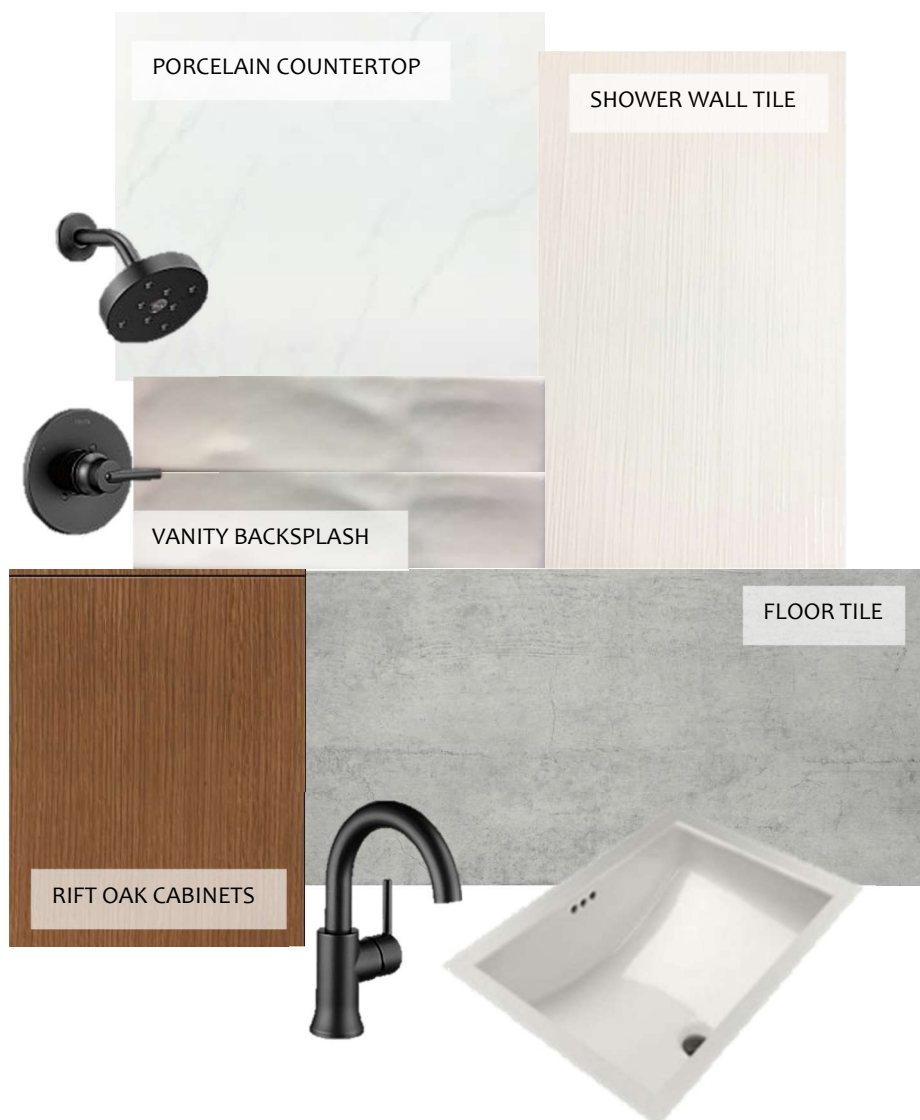

ELR STARLING SHOW HOME

Interior Selections

ENSUITE

MAIN BATH