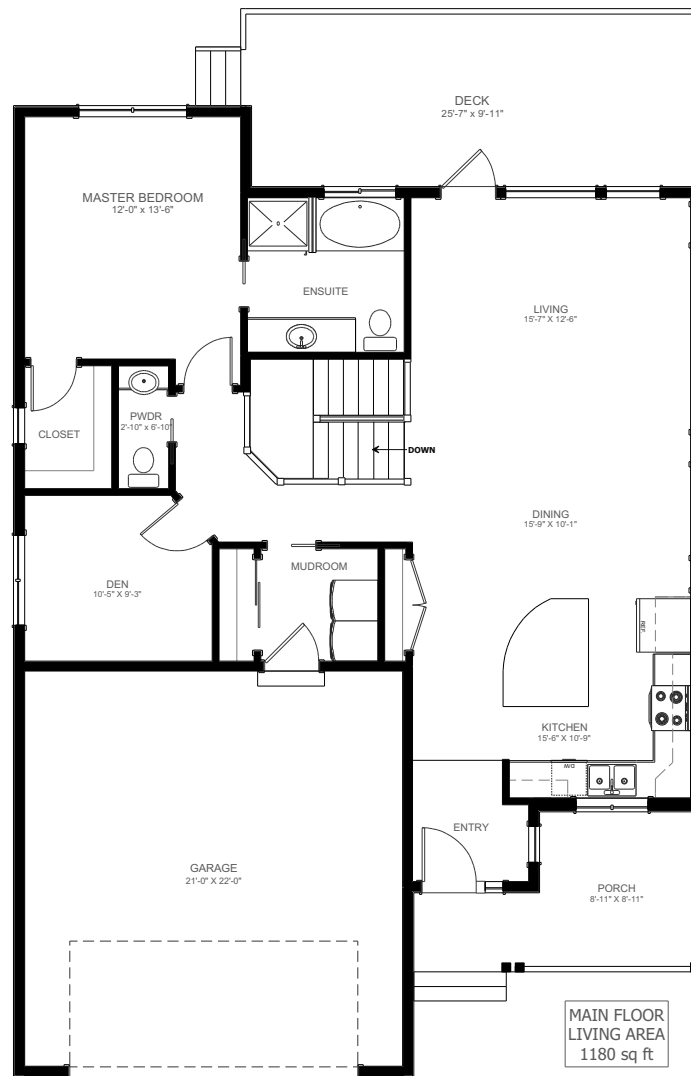

THE WENTWORTH II

1180 SQ FT BUNGALOW

2 BED
1.5 BATH
38'-0" X 59'-0"

NEW DAWN
DEVELOPMENTS

CALL US TODAY: 250-489-1519
WWW.NEWDAWNDEVELOPMENTS.COM