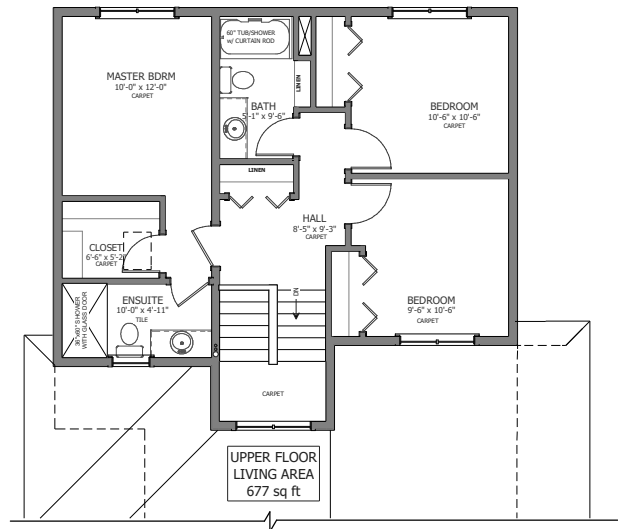

LIVING AREA
861 sq ft

THE ROBIN

TWO STOREY w/ BASEMENT SUITE