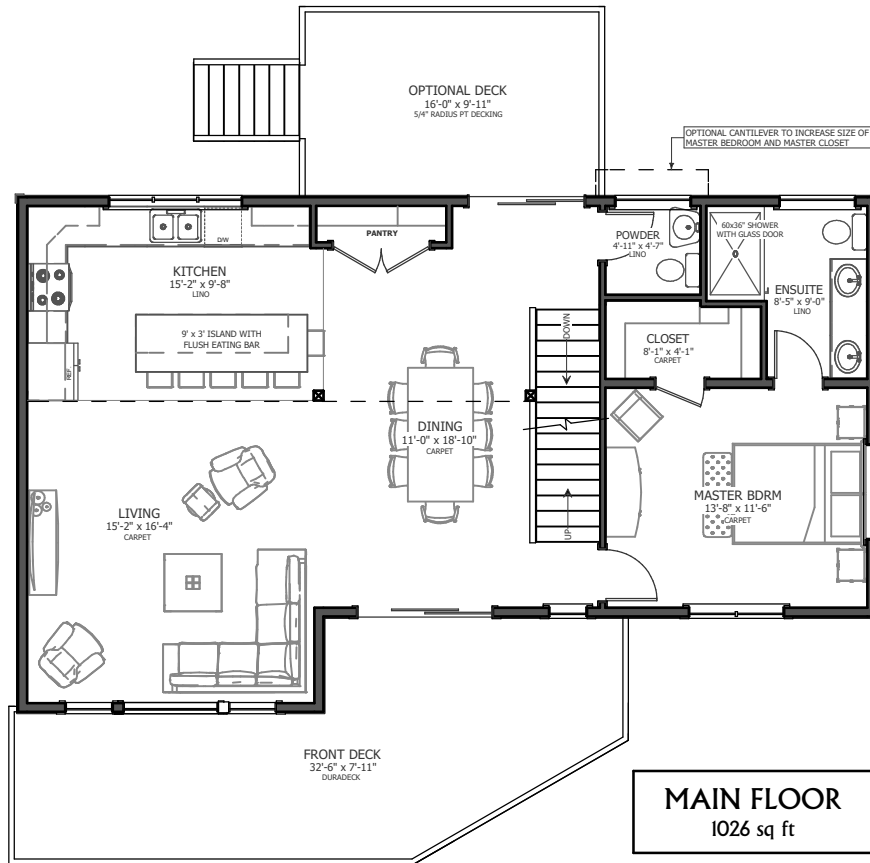

Elizabeth Lake
RIDGE

THE MEADOWLARK

2332sf GRADE ENTRY (4 BEDROOM)
 STARTING AT \$329,000 +GST

NEW DAWN
 DEVELOPMENTS

Elizabeth Lake
RIDGE

THE MEADOWLARK

2332sf GRADE ENTRY (4 BEDROOM)
STARTING AT \$329,000 +GST