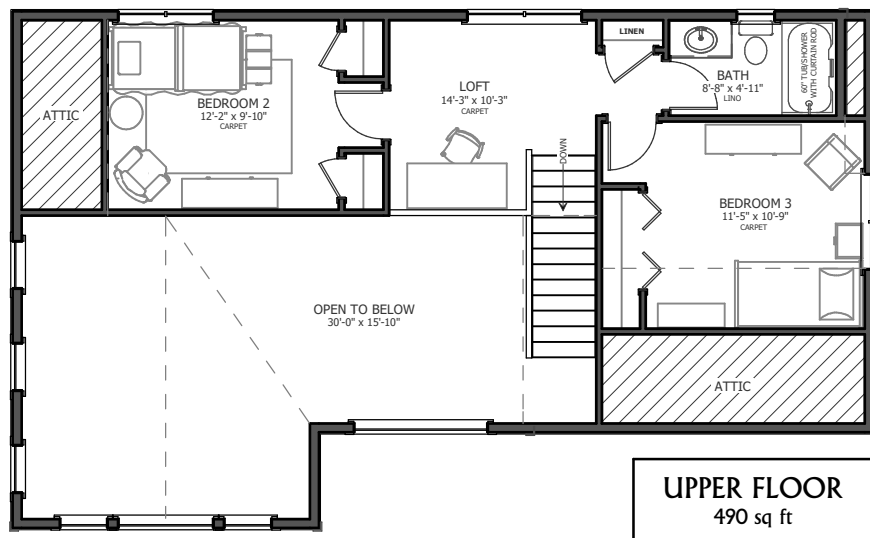

Elizabeth Lake
RIDGE

THE MEADOWLARK

2332sf GRADE ENTRY (4 BEDROOM)
 STARTING AT \$329,000 +GST

NEW DAWN
 DEVELOPMENTS

Elizabeth Lake
RIDGE

THE MEADOWLARK

2332sf GRADE ENTRY (4 BEDROOM)
STARTING AT \$329,000 +GST